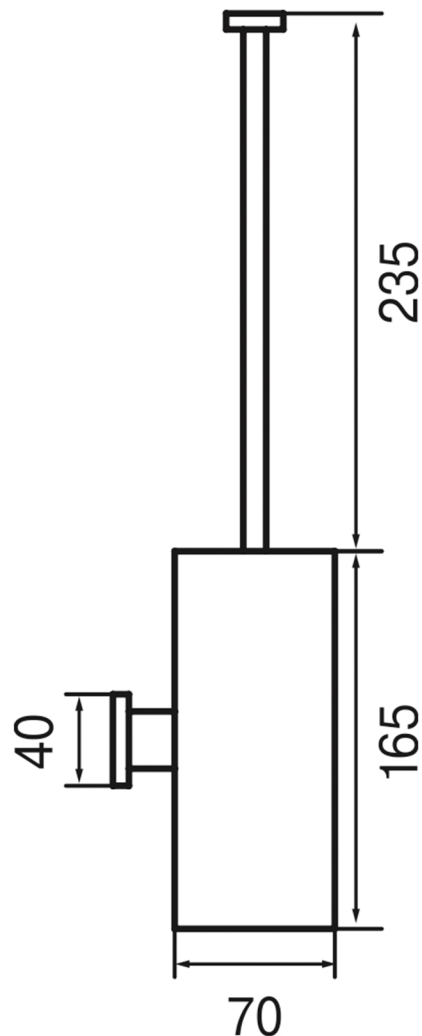

## SKIP DIAMOND

Model: Skip Diamond

Category: Accessories

Material: Brass

Dimensions: 2.7" (L) x 2.7" (W) x 15.7" (H)

Description: Luxury brush holder in polished chrome finish.

\*Numbers are in millimeters