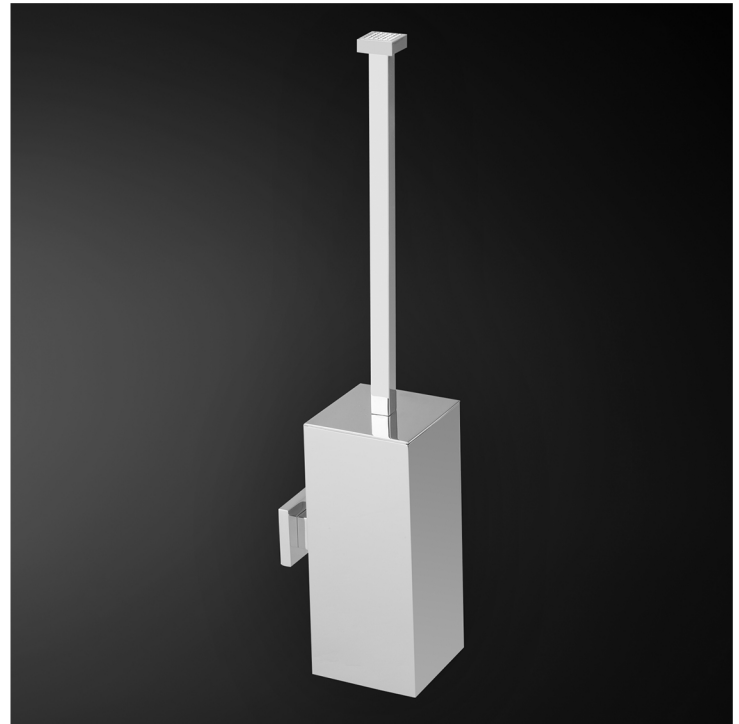

## SKIP DIAMOND

Model: Skip Diamond

Category: Accessories

Material: Brass

Dimensions: 2.7" (L) x 2.7" (W) x 15.7" (H)

Description: Luxury brush holder in polished chrome finish.

\*Numbers are in millimeters