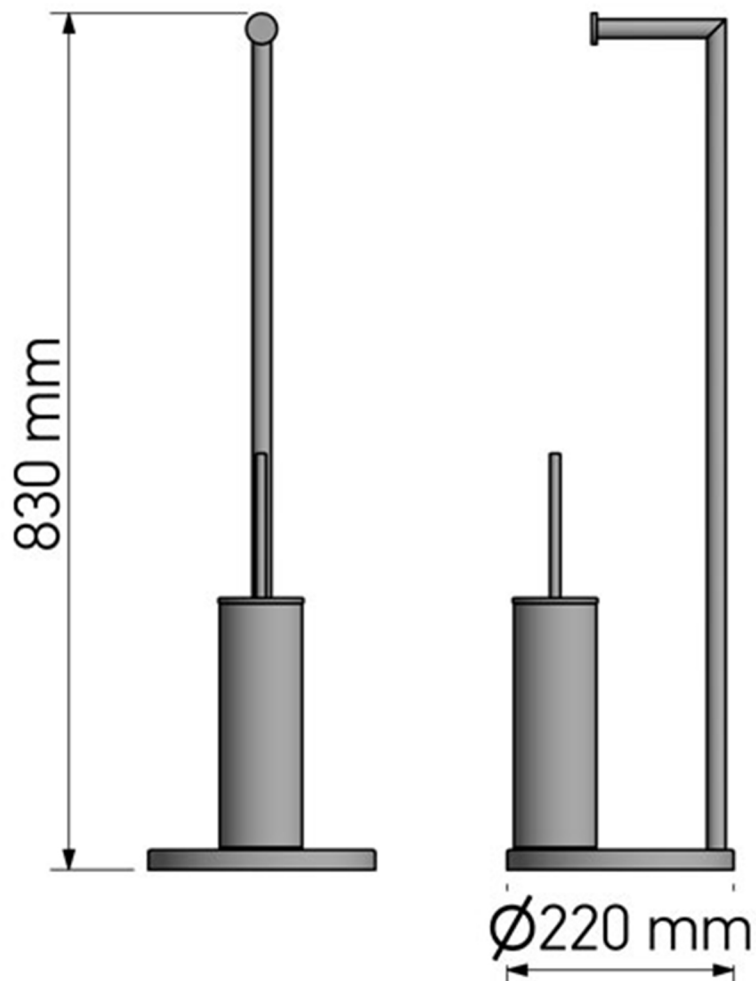

## ROUND STANDING ROLL & BRUSH HOLDER

Category: Accessories

Material: Brass

Dimensions: 32.6" (L) x 8.6" (W)

Description: Luxury round standing roll & brush holder.

\*Numbers are in millimeters