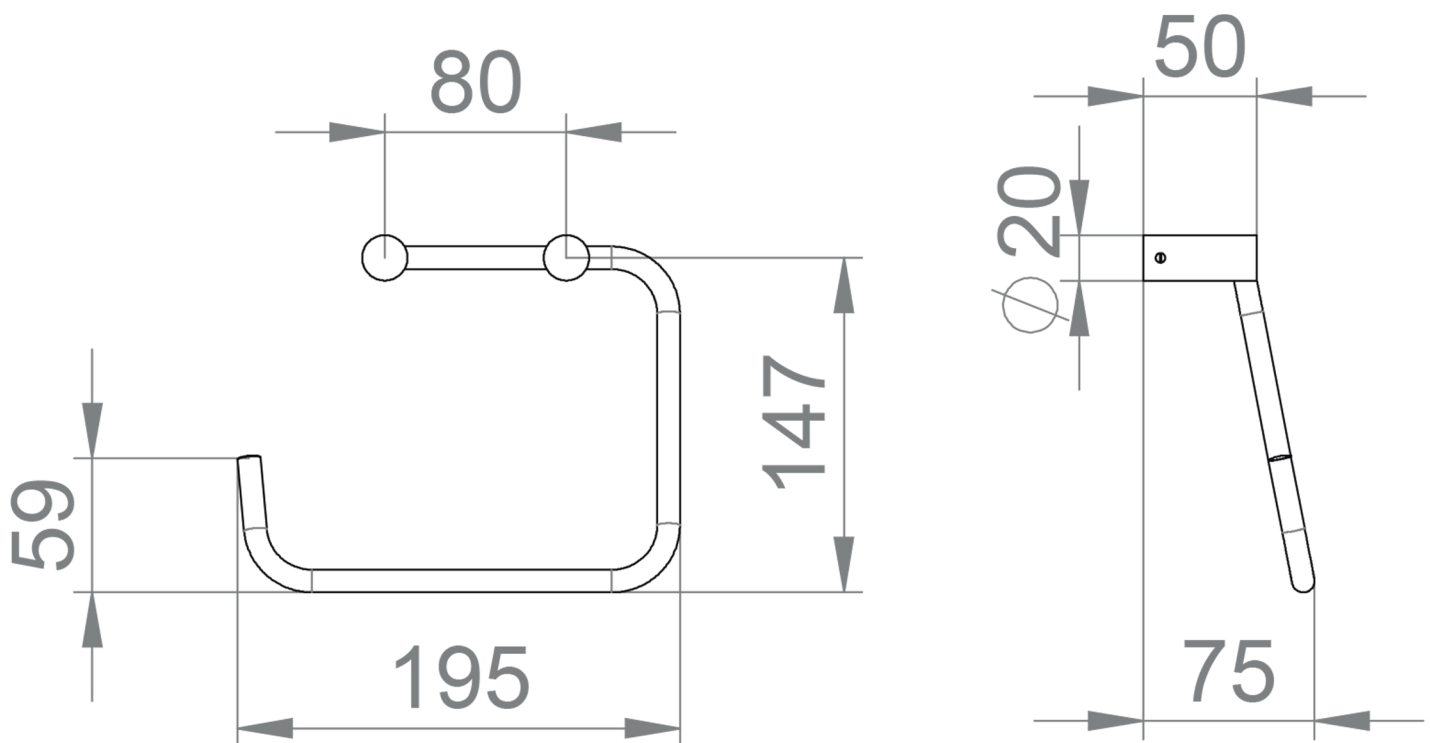

TOWEL RING

Category: Accessories

Material: Brass

Dimensions: 7.6" (L) x 5.7" (W) x 2.9" (H)

Description: Luxury towel ring.

*Numbers are in millimeters