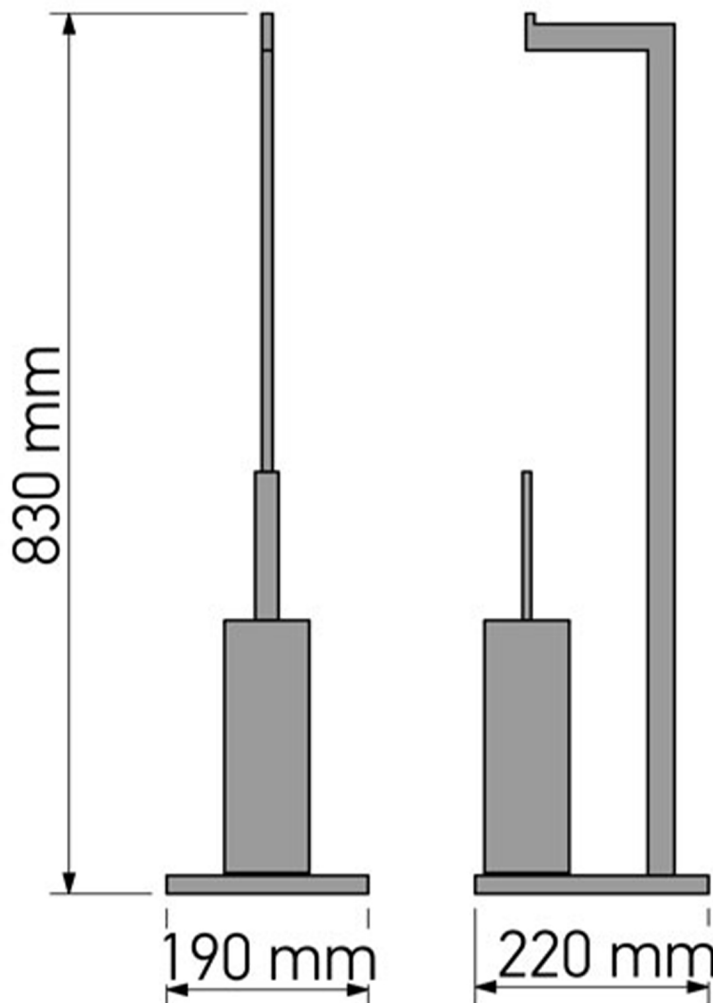

SQUARE STANDING ROLL & BRUSH HOLDER

Category: Accessories

Material: Brass

Dimensions:

8.6" (L) x 7.4" (W) x 32.6" (H)

Description: Luxury square standing roll & brush holder.

*Numbers are in millimeters