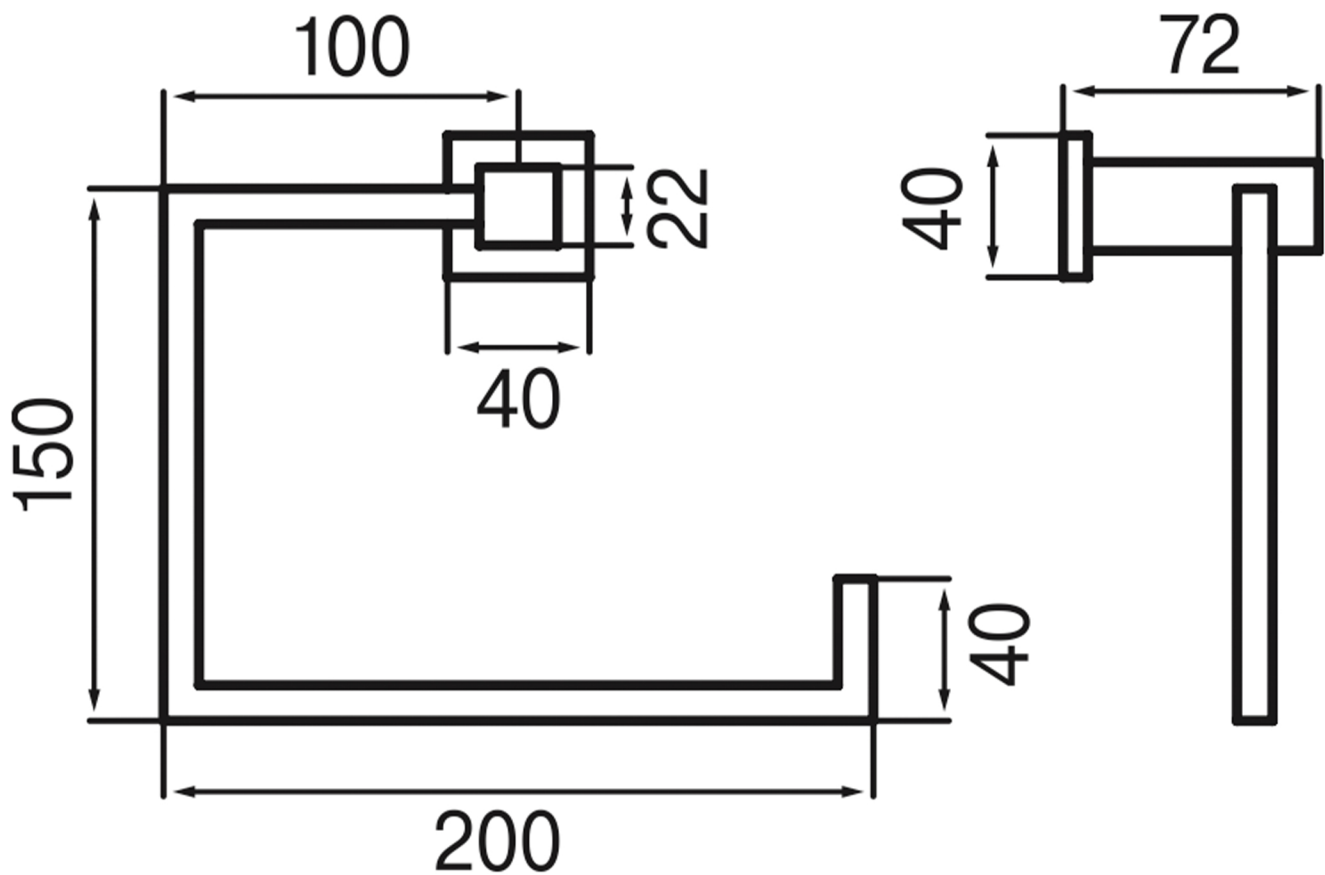

IKON

Model: Ikon

Category: Accessories

Material: Brass

Dimensions: 7.8" (L) x 2.8" (W) x 5.9" (H)

Description: Luxury towel ring in polished chrome finish.

*Numbers are in millimeters