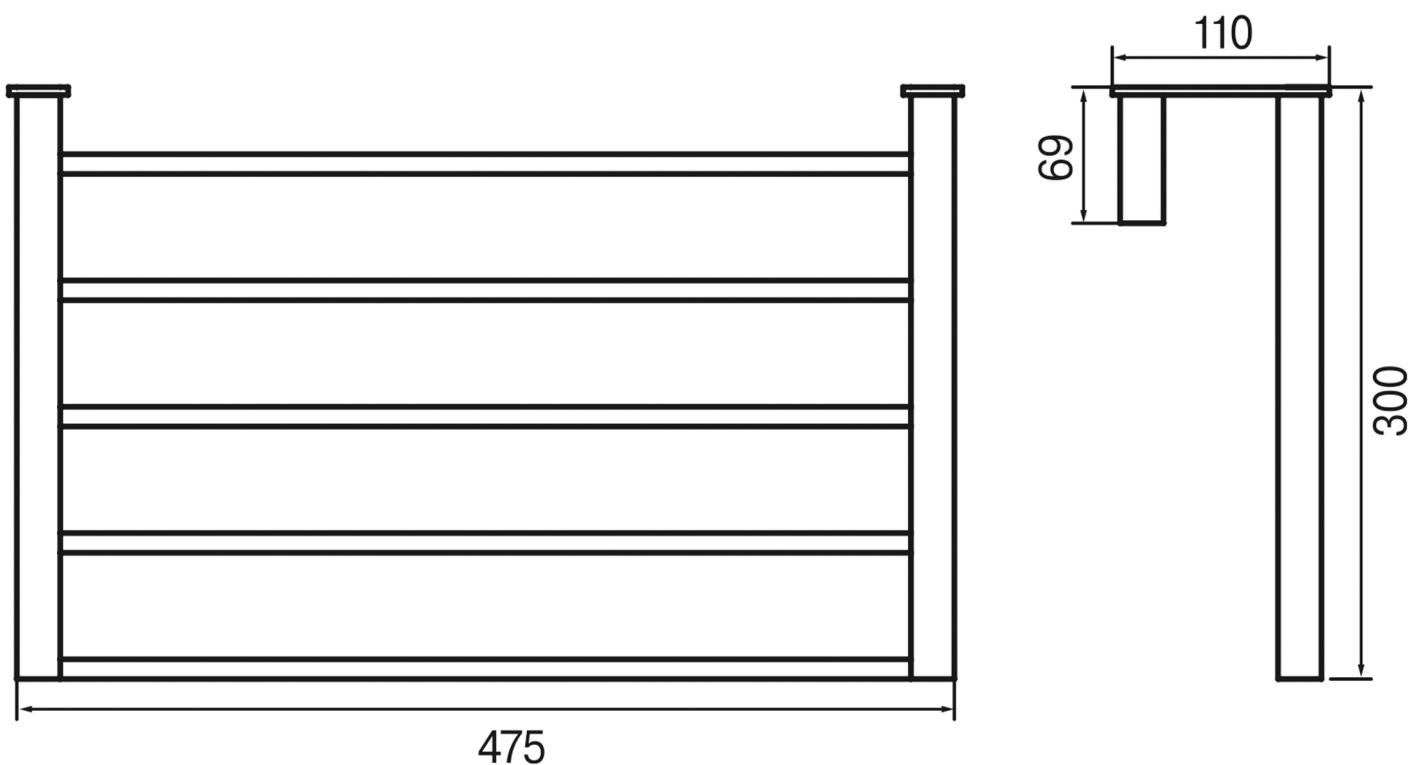

IKON

Model: Ikon

Category: Accessories

Material: Brass

Dimensions: 18.7" (L) x 7.3" (W) x 11.8" (H)

Description: Luxury towel holder stand in polished chrome finish.

*Numbers are in millimeters