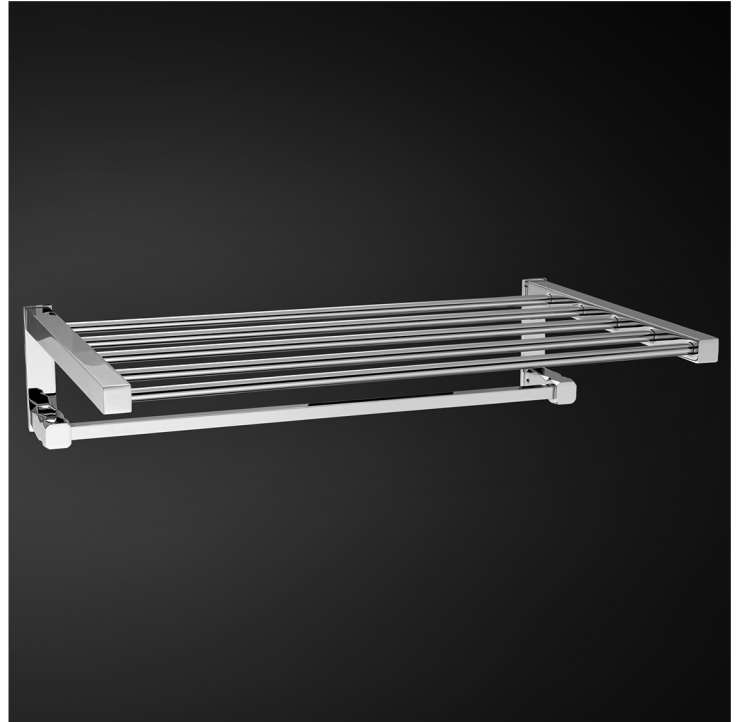

IKON

Model: Ikon

Category: Accessories

Material: Brass

Dimensions: 18.7" (L) x 7.3" (W) x 11.8" (H)

Description: Luxury towel holder stand in polished chrome finish.

*Numbers are in millimeters