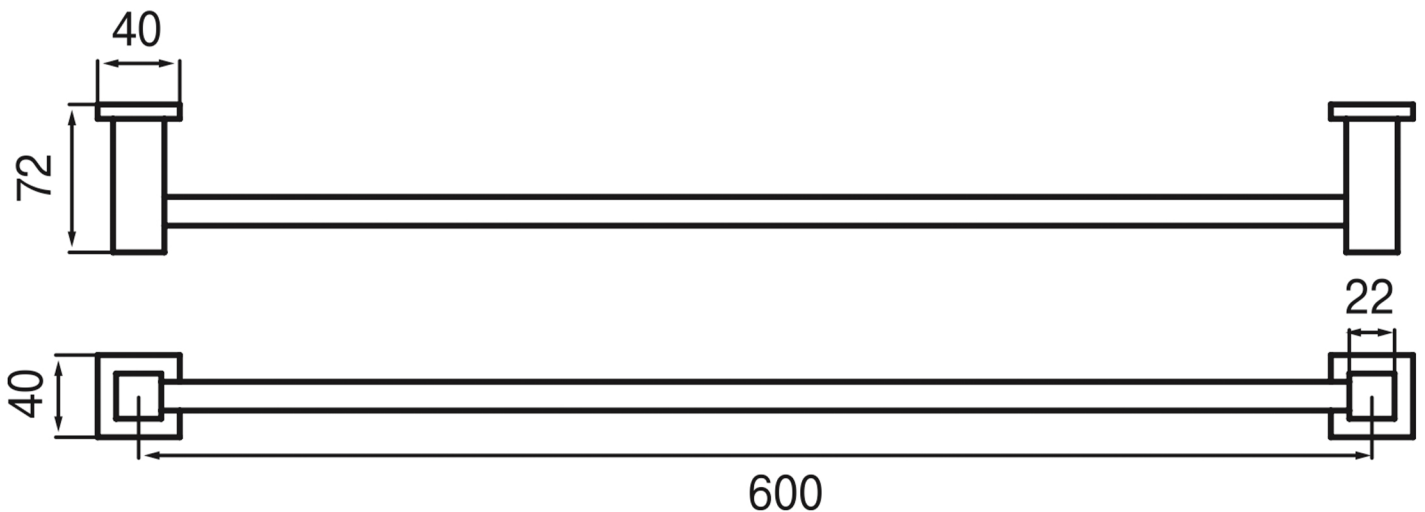

IKON

Model: Ikon

Category: Accessories

Material: Brass

Dimensions: 23.6"(L) x 1.5"(W) x 2.8"(H)

Description: Luxury towel bar in polished gold finish.

*Numbers are in millimeters