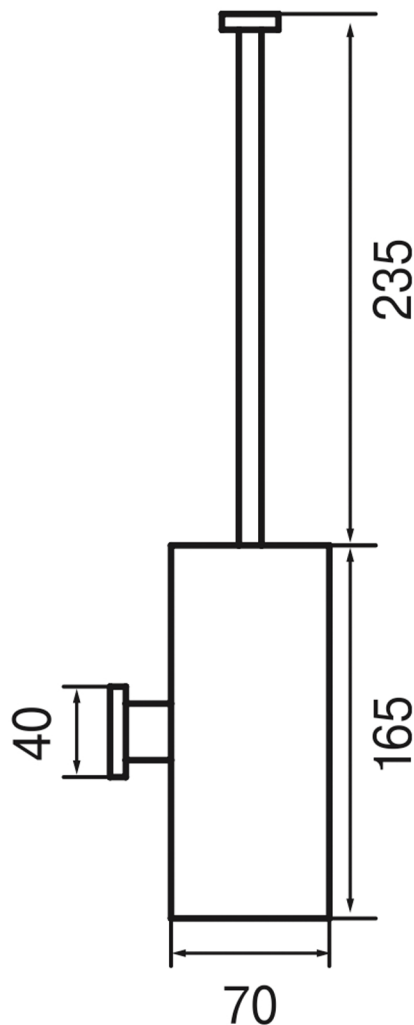

## IKON

Model: Ikon

Category: Accessories

Material: Brass

Dimensions: 2.7" (L) x 2.7" (W) x 15.7" (H)

Description: Luxury brush holder in polished gold finish.

\*Numbers are in millimeters