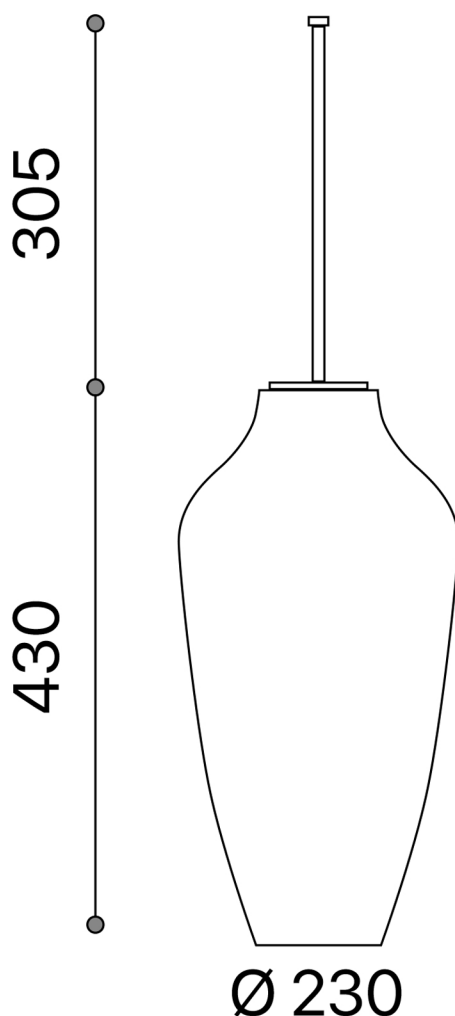

## ICE LUX XL

Model: Ice Lux XL

Category: Brush Holder

Material: Crystal

Dimensions:

9" (L) x 9" (W) x 28.9" (H)

Description: Luxury crystal brush holder in clear/gold finish.

\*Numbers are in millimeters