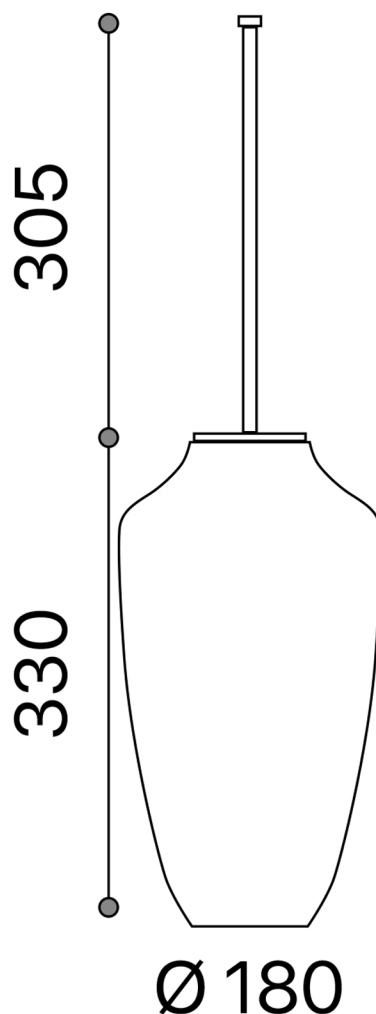

ICE LUX SMALL

Model: Ice Lux Small

Category: Brush Holder

Material: Crystal

Dimensions: 7" (L) x 7" (W) x 25" (H)

Description: Luxury crystal brush holder in clear/gold finish.

*Numbers are in millimeters