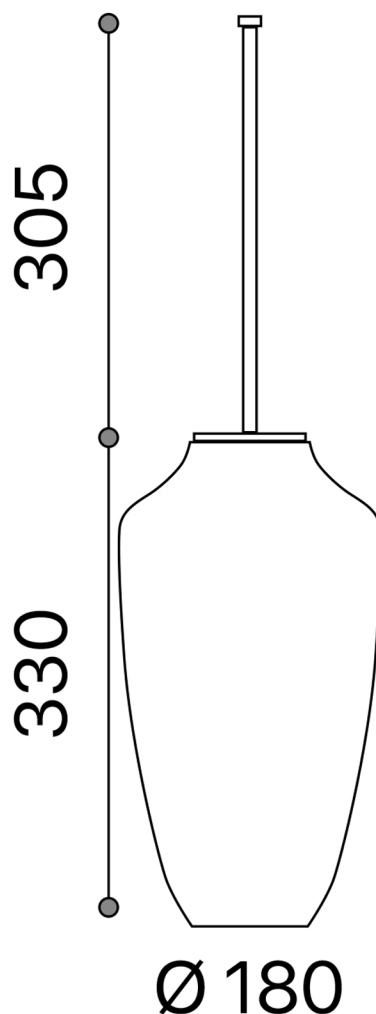

## ICE LUX SMALL

Model: Ice Lux Small

Category: Brush Holder

Material: Crystal

Dimensions: 7"(L) x 7"(W) x 25"(H)

Description: Luxury crystal brush holder in clear/chrome finish.

\*Numbers are in millimeters