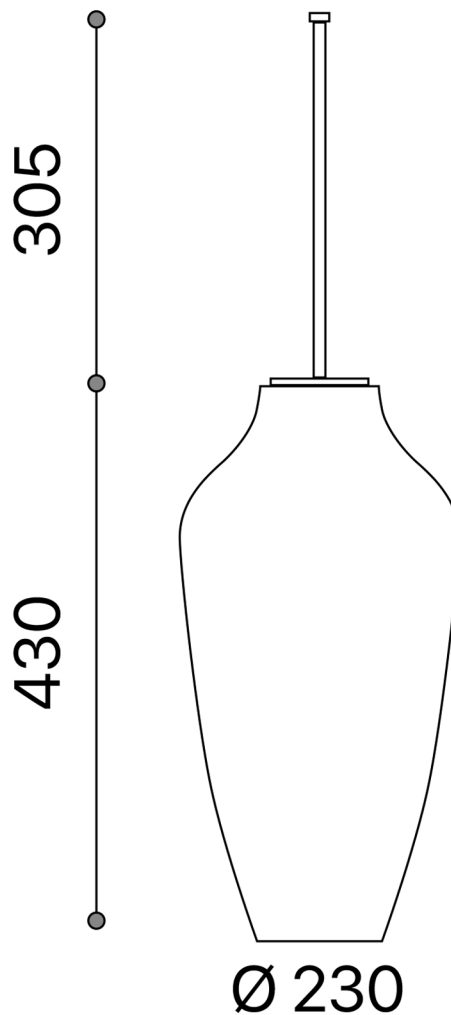

## HIVE LUX XL

Model: Hive Lux XL

Category: Brush Holder

Material: Crystal

Dimensions:

9" (L) x 9" (W) x 28.9" (H)

Description: Luxury crystal brush holder in clear/gold finish.

\*Numbers are in millimeters